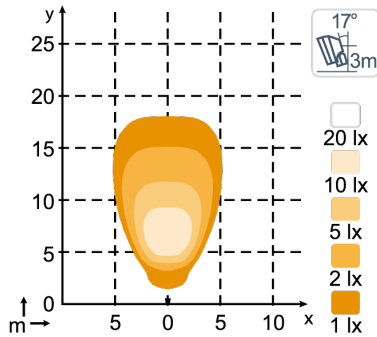

CONNECTORS

Built-in AMP

KEY FEATURES

- Dimmable
- Operational lumens output: 750lm
- Suitable for work in urban areas

LIGHT PATTERNS

**N2401 750lm
Wide Flood**