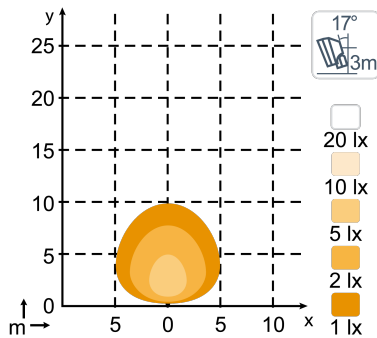

**N2401 600lm
Diffused**