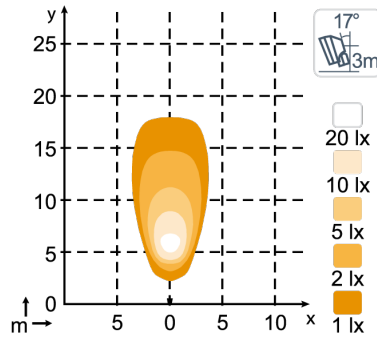

**N2401 750lm
Flood**