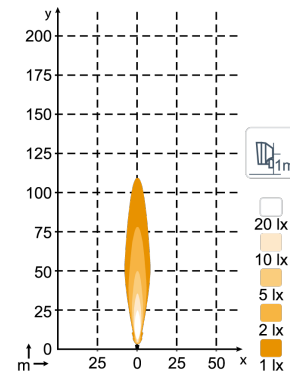

**N2401 750lm
High Beam**